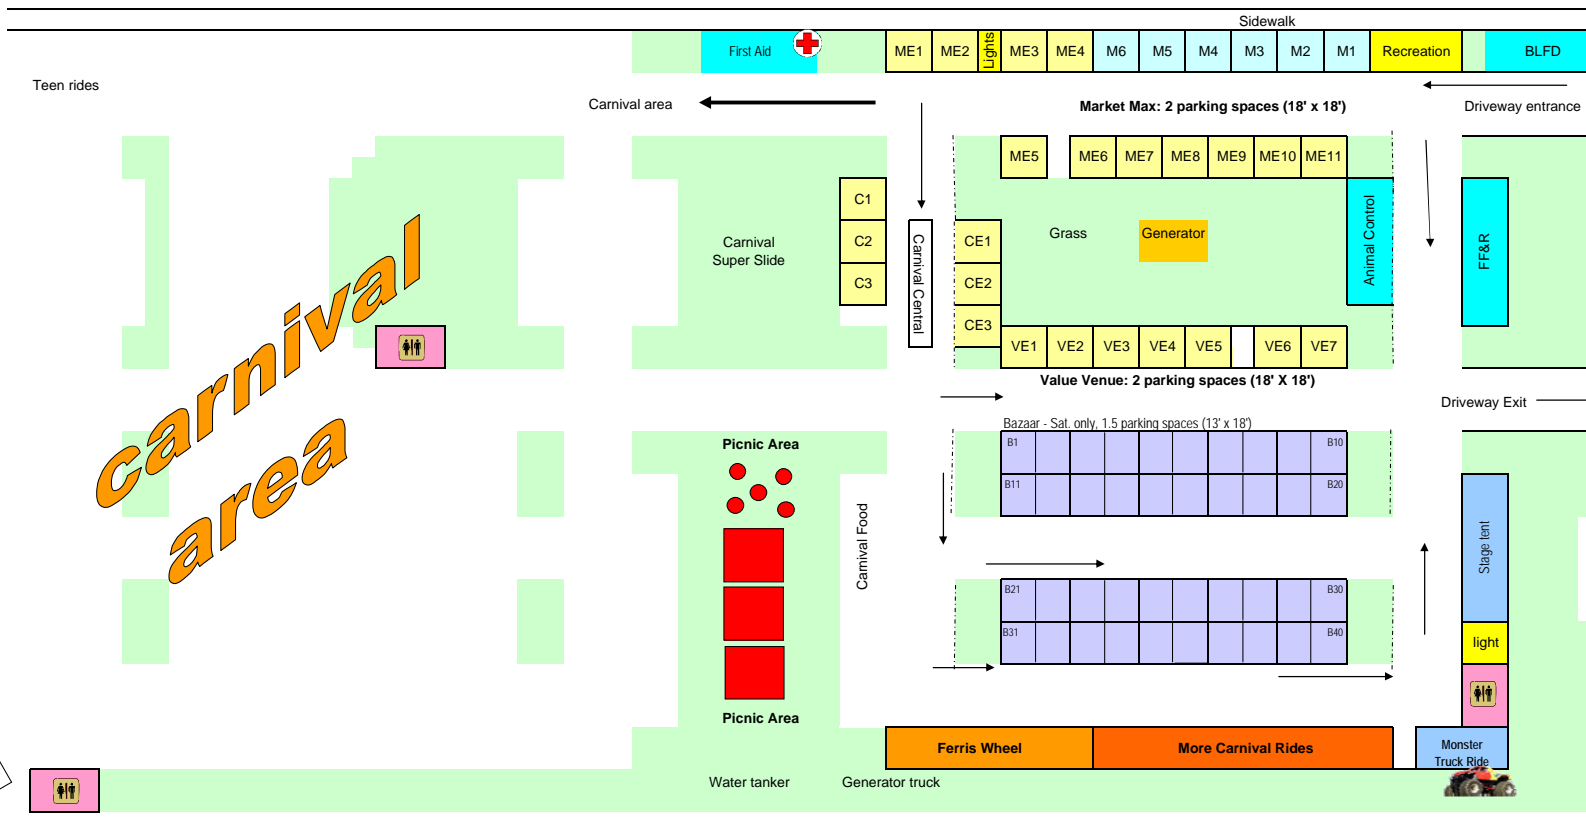

2009 Mt. Olive Carnival + Community Week July 16-19 Event Map

Soccer Fields

SHUTTLE BUS DROP OFF

PLAYGROUND

Gazebo Area
great lawn

Fireworks night
Food vendors

FF 1
FF2
FF3

Loop Road
 Drop Off
 Shuttle Buses
 Drop Off

- Y1
- Y2
- Y3
- Y4
- Y5
- Y6
- Y7
- Y8
- Y9
- Y10
- S1
- S2
- S3
- S4
- S5
- S6
- S7
- S8
- S9
- S10
- S11
- S12
- S13
- S14
- S15

Market Max
ME1
ME2
ME3
ME4
ME5
ME6
ME7
ME8
ME9
ME10
ME11
M1
M2
M3

Yard Sale Area -
Sunday Only
Y1
Y2
Y3
Y4
Y5
Y6
Y7
Y8
Y9

Carnival Central
CE1
CE2
CE3
C1
C2
C3

Basketball court -
Sat. Fireworks viewing
area

Value Venue
VE1
VE2
VE3
VE4
VE5
VE6

Special Events Area
Saturday Bazaar Booths
B1
B2
B3
B4
B5
B6
B7
B8
B9
B10
B11
B12
B13
B14
B15
B16
B17
B18
B19
B20
B21
B22
B23
B24
B25
B26
B27
B28
B29
B30
B31
B32
B33
B34